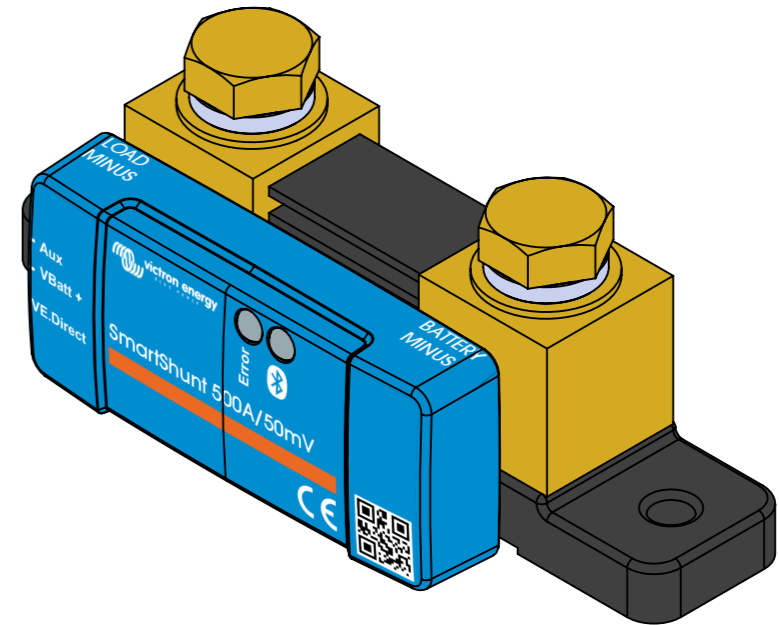

Dimension Drawing - Smart Shunt 500A
 SHU065150050 SmartShunt 500A/50mV IP65

Dimensions in mm