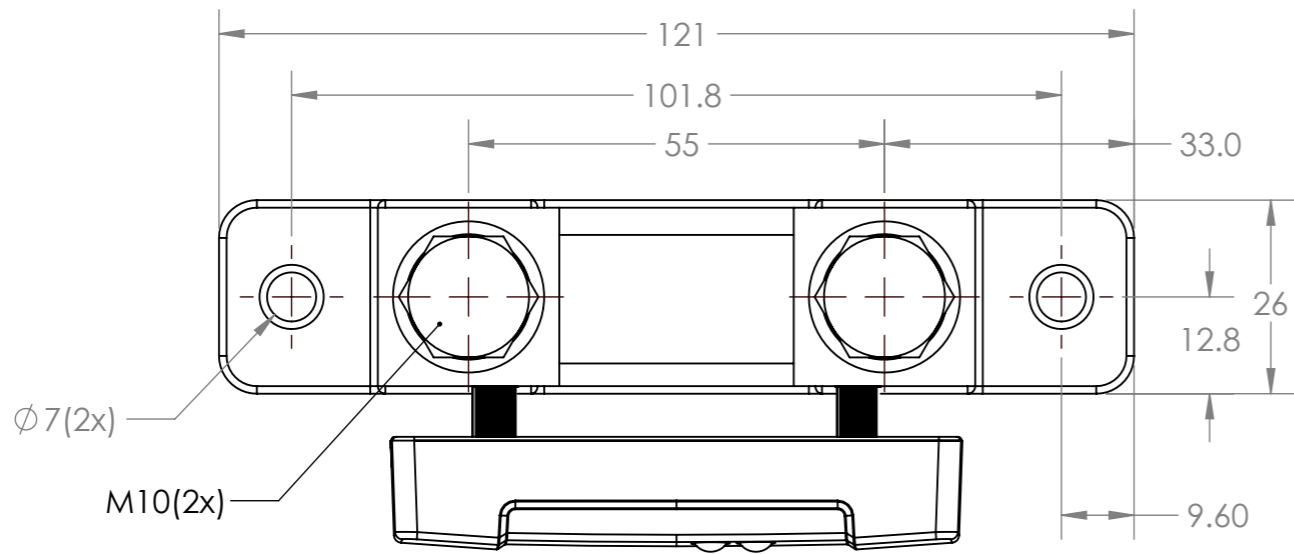

Dimension Drawing - Smart Shunt 500A
 SHU065150050 SmartShunt 500A/50mV IP65

Dimensions in mm