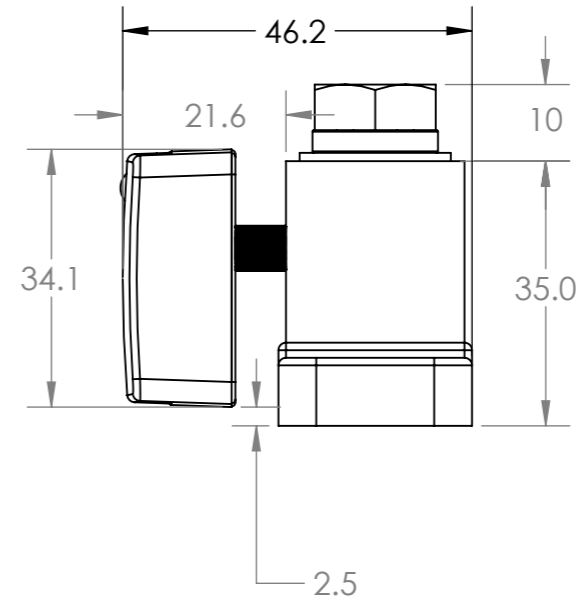

Dimension Drawing - Smart Shunt 500A
 SHU065150050 SmartShunt 500A/50mV IP65

Dimensions in mm