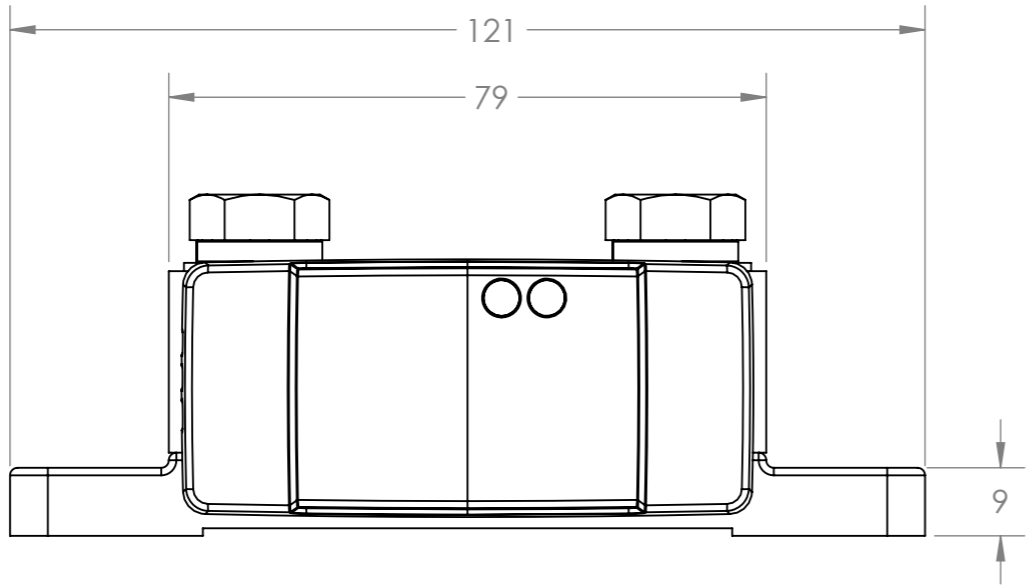

Dimension Drawing - Smart Shunt 500A
 SHU065150050 SmartShunt 500A/50mV IP65

Dimensions in mm